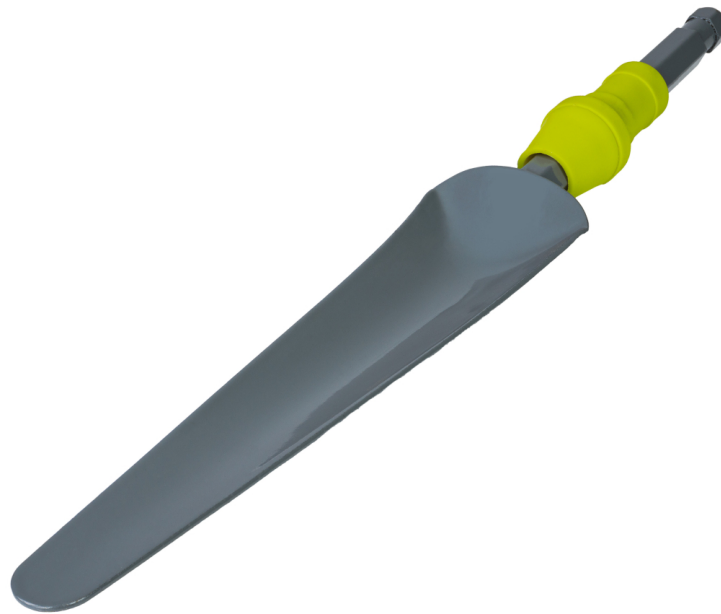

Transplanter SMART CONNECT GX

Art. number: **407020**

Barcode: **3800972035928**

✓ The SMART CONNECT GX Weed Extractor is designed for easy and effective removal of weeds and deep roots from the soil

✓ It is part of GardeX's Smart Connect series, which allows connection to universal handles for maximum convenience and flexibility

TECHNICAL FEATURES

Parameter	Measure Unit	Value
Height (mm)	mm	30
Length (mm)	mm	310
Material		PP,Steel
Width (mm)	mm	45

LOGISTICS INFORMATION

Type of package	Quantity	Width Length Height	Volume	Net Brutto Tara	Barcode
pieces	1 pieces	31 x 2.5 x 10.8387 cm	0.00084 m3	0.4917 - 0.5000 - 0.0083 kg	3800972035928
carton	12 pieces	20 x 42 x 12 cm	0.01008 m3	6.0000 - 6.0000 - 0.0000 kg	38009720359286