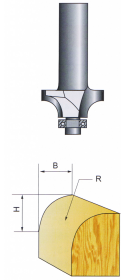

Router Bit $\varnothing 17.46\text{mm}$ R2.38mm H6.5mm Shank $\varnothing 8\text{mm}$ with bearing

Art. number: **154407**

Barcode: **3800123169724**

- ✓ Cylindrical tail
- ✓ For solid wood
- ✓ With bearing

TECHNICAL FEATURES

Parameter	Measure Unit	Value
Units per set (pcs.)	pcs	1
Bearing		NO
Shank (mm)	mm	8
Work length (mm)	mm	6.5
Bit radius (mm)	mm	2.38

LOGISTICS INFORMATION

Type of package	Quantity	Width Length Height	Volume	Net Brutto Tara	Barcode
pieces	1 pieces	5 x 5 x 10 cm	0.00025 m3	0.0700 - 0.0800 - 0.0100 kg	3800123169724
carton	100 pieces	32 x 41 x 27 cm	0.03542 m3	8.0000 - 8.0000 - 0.0000 kg	38001231697246