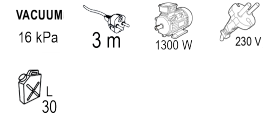

Wet & Dry Vacuum Cleaner 1300W 30L RDP-WC04

Art. number: **090310**

Barcode: **3800972012622**

- ✓ Stainless steel container
- ✓ Output for power-on synchronization with other machine
- ✓ Self-cleaning filter
- ✓ Construction on wheels

TECHNICAL FEATURES

Parameter	Measure Unit	Value
Vacuum (kPa)	kPa	16
Power tool socket		NO
Hose diameter (mm)	mm	35
Cable length (m)	m	3
Hose length (m)	m	1.5
Maximum delivery rate (l/min)	l/min	1920
Rated input power (W)	W	1300
Rated voltage (V)	V	230
Tank capacity ~ (l)	l	30
Size (mm)	mm	360x360x595
Rated voltage type		Corded - Electrical Grid

EQUIPMENT

Flexible Corrugated Hose	1 pc.
HEPA filter	1 pc.
Telescopic tube	1 pc.
Wheels	4 pcs.
Cleaning Brush	1 pc.

LOGISTICS INFORMATION

Type of package	Quantity	Width Length Height	Volume	Net Brutto Tara	Barcode
pieces	1 pieces	36 x 36 x 59 cm	0.07646 m3	6.5700 - 7.3000 - 0.7300 kg	3800972012622