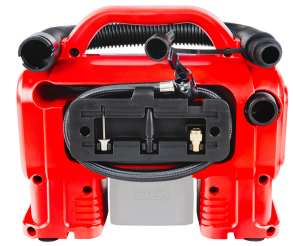

### R20 Cordless Air Compressor & 12V LED Display access. Solo RDP

Art. number: **089411**

Barcode: **3800972031968**

- ✓ Dual Power: The compressor runs on both 12V and 20V batteries, making it flexible for use in a variety of situations - at home, in the car or on the road
- ✓ Maximum pressure: RDP-JAC20 can reach pressure up to 11 bar, which is more than enough
- ✓ Built-in LED display allows precise control and real-time pressure monitoring, ensuring accuracy and control during operation
- ✓ Thanks to its light weight and ergonomic design, the compressor is easy to carry and store, making it ideal for travel
- ✓ The machine comes without battery and charger

11  
bar

#### TECHNICAL FEATURES

Parameter	Measure Unit	Value
Filling capacity (l/min)	l/min	400
Maximum working pressure (bar)	bar	11
Rated input power (W)	W	90
Rated voltage (V)	V	20
Rated voltage type		Battery