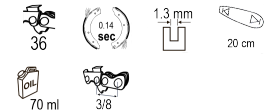

### R20 Cordless Pole saw 200mm (8") 20V 2Ah 1h RDP-SPS20 Set

Art. number: **075708**

Barcode: **3800972016637**

- ✓ For cutting high branches
- ✓ Telescopic handle
- ✓ Light and narrow cutting head

#### TECHNICAL FEATURES

Parameter	Measure Unit	Value
Number of lead units		36
Brake reaction time (sec)	sec	0.14
Chain gauge (mm)	mm	1.3
Guide rail length (cm)	cm	20
Maximum oil tank capacity (ml)	ml	70
Chain speed (m/s)	m/s	10.8
Rated voltage type		Battery
Chain pitch (")		3/8

#### LOGISTICS INFORMATION

Type of package	Quantity	Width Length Height	Volume	Net Brutto Tara	Barcode
pieces	1 pieces	174 x 17 x 17 cm	0.05029 m <sup>3</sup>	5.2650 - 5.8500 - 0.5850 kg	3800972016637
carton	2 pieces	19 x 176 x 25 cm	0.08360 m <sup>3</sup>	11.7000 - 11.7000 - 0.0000 kg	38009720166372