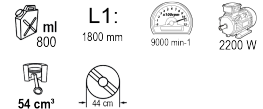

### Gasoline Brush Cutter 2.2kW RD-GBC21

Art. number: **075550**

Barcode: **3800972015470**

- ✓ The bike type handle allows the machine to be easily guided
- ✓ Cutting width - 440 mm
- ✓ Manual start

#### TECHNICAL FEATURES

Parameter	Measure Unit	Value
Tank capacity (ml)	ml	800
Length (mm)	mm	1800
Maximum no- load speed (min-1)	min-1	9000
Rated input power (W)	W	2200
Work volume (cm <sup>3</sup> )	cm <sup>3</sup>	54
Rated voltage type		Gasoline
Mowing width (cm)	cm	44
Mowing width (blade diameter) (mm)	mm	255

#### LOGISTICS INFORMATION

Type of package	Quantity	Width Length Height	Volume	Net Brutto Tara	Barcode
pieces	1 pieces	182 x 10.6 x 25.1 cm	0.04842 m <sup>3</sup>	4.4500 - 5.1500 - 0.7000 kg	3800972015470