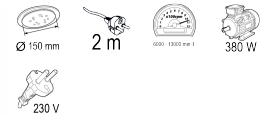

Random Orbit Sander 380W ø150mm variable speed RDP-RSA04

Art. number: **042201**

Barcode: **3800123167256**

- ✓ Dust collection
- ✓ VELCRO grip for accessories
- ✓ Adjustable RPM

TECHNICAL FEATURES

Parameter	Measure Unit	Value
Backing pad diameter (mm)	mm	150
Cable length (m)	m	2
Orbit diameter (mm)	mm	2
Maximum no- load speed (min-1)	min-1	6000 - 13000
Rated input power (W)	W	380
Rated voltage (V)	V	230
Rated voltage type		Corded - Electrical Grid

EQUIPMENT

Textile Dust Collector	1 pc.
Sand paper	1 pc.

LOGISTICS INFORMATION

Type of package	Quantity	Width Length Height	Volume	Net Brutto Tara	Barcode
pieces	1 pieces	18 x 29 x 17 cm	0.00887 m3	2.2100 - 2.4600 - 0.2500 kg	3800123167256
carton	6 pieces	31 x 43 x 38 cm	0.05065 m3	14.7600 - 14.7600 - 0.0000 kg	38001231672564