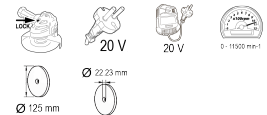

R20 Brushless Cordless Angle Grinder Ø125mm Solo RDP-PBAG20

Art. number: **030229**

Barcode: **3800972026575**

- ✓ Brushless motor providing over 80% higher efficiency
- ✓ Electronic soft start
- ✓ It is equipped with an anti-dust filter that provides optimal dust protection, increasing productivity
- ✓ It has an ergonomic handle with a soft coating that prevents slipping and contributes to greater comfort in the work process
- ✓ Possibility of keyless adjustment of the disc guard
- ✓ The overload protection function protects the motor from overheating during a longer working process

TECHNICAL FEATURES

Parameter	Measure Unit	Value
Shaft locking		YES
Accumulator type		Li-Ion
Internal bore diameter (mm)	mm	22.23
Disc diameter (mm)	mm	125
Maximum no- load speed (min-1)	min-1	0 - 11500
Rated voltage (V)	V	20
Rated voltage (V)	V	20
Soft start		YES
Adjustable load speed		NO
Auxiliary handle		YES
Electric motor type		Brushless
Charger type		Standard
Rated voltage type		Battery
Filter		YES
Quick- locking nut		With A Key
Disc fuse protector		Installation Without Tools
Spindle thread		M14

LOGISTICS INFORMATION

Type of package	Quantity	Width Length Height	Volume	Net Brutto Tara	Barcode
pieces	1 pieces	0 x 0 x 0 cm	0.00000 m3	1.6000 - 2.7000 - 1.1000 kg	3800972026575
carton	6 pieces	0 x 0 x 0 cm	0.00000 m3	0.0000 - 0.0000 - 0.0000 kg	38009720265754