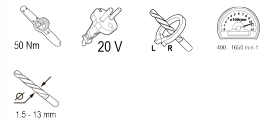

R20 AutoTouch Cordless Drill 13mm 50Nm 20V Solo BMC RDP-SCDA20

Art. number: **030222**

Barcode: **3800972017214**

- ✓ Quick chuck
- ✓ Auto Lock function
- ✓ Ergonomic design
- ✓ LED lighting

TECHNICAL FEATURES

Parameter	Measure Unit	Value
Accumulator type		Li-Ion
Maximum torque	Nm	50
Maximum no- load speed	min-1	400 - 1650
Rated voltage	V	20
Chuck capacity	mm	1.5 - 13
Rated voltage type		Battery
Cartridge type		Keyless
Reverse		YES
Torque control		YES

EQUIPMENT

Tool case	1 pc.
-----------	-------

LOGISTICS INFORMATION

Type of package	Quantity	Width Length Height	Volume	Net Brutto Tara	Barcode
pcs	1 pcs	0 x 0 x 0 cm	0.00000 m ³	0.0000 - 0.0000 - 0.0000 kg	3800972017214