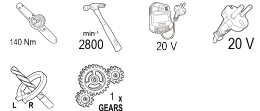

### R20 Cordless Hex Impact Driver 1/4" 140Nm Solo RDP-KHID20

Art. number: **030172**

Barcode: **3800972030589**

- ✓ The 1/4" Hex shank provides compatibility with a wide variety of bits and accessories, making it versatile and convenient to use
- ✓ The impact function of the screwdriver is ideal for working with hard materials, providing extra strength and efficiency when screwing
- ✓ Despite its high power, the tool is compact and light, making it comfortable for long-term use and easy to maneuver in tight spaces
- ✓ Built-in LED lighting
- ✓ The machine comes without battery and charger

#### TECHNICAL FEATURES

Parameter	Measure Unit	Value
Accumulator type		Li-Ion
Maximum torque (Nm)	Nm	140
Maximum impact frequency (min-1)	min-1	2800
Rated voltage (V)	V	20
Rated voltage (V)	V	20
Reverse		YES
Torque control		NO
Gears		1
Rated voltage type		Battery
Tool grip (")		1/4

#### LOGISTICS INFORMATION

Type of package	Quantity	Width Length Height	Volume	Net Brutto Tara	Barcode
pieces	1 pieces	16.7 x 6.5 x 23.7616 cm	0.00258 m3	1.2125 - 1.2625 - 0.0500 kg	3800972030589
carton	10 pieces	34.9 x 27.5 x 21.5 cm	0.02063 m3	10.1000 - 10.1000 - 0.0000 kg	38009720305894