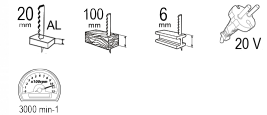

R20 Cordless Reciprocating Saw Li-ion quick Solo RDP-SRS20

Art. number: **030138**

Barcode: **3800123168260**

- ✓ Quick accessory change system
- ✓ Adjustable RPM

TECHNICAL FEATURES

Parameter	Measure Unit	Value
Accumulator type		Li-Ion
Stroke length (mm)	mm	22
Cutting capacity in aluminum (mm)	mm	20
Cutting capacity in wood (mm)	mm	100
Cutting capacity in steel (mm)	mm	6
Rated voltage (V)	V	20
Adjustable load speed		NO
Rated voltage type		Battery
Idle stroke rpm (min-1)	min-1	3000

LOGISTICS INFORMATION

Type of package	Quantity	Width Length Height	Volume	Net Brutto Tara	Barcode
pieces	1 pieces	41 x 17 x 17 cm	0.01185 m3	2.0070 - 2.2300 - 0.2230 kg	3800123168260
carton	4 pieces	37 x 43 x 20 cm	0.03182 m3	8.9200 - 8.9200 - 0.0000 kg	38001231682600