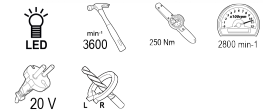

### R20 Cordless Impact Wrench 1/2" 250Nm Solo RDP-SCIW20

Art. number: **030133**

Barcode: **3800123168215**

- ✓ Metal gearbox body
- ✓ Reverse
- ✓ LED work light
- ✓ Belt hook

#### TECHNICAL FEATURES

Parameter	Measure Unit	Value
Led light		NO
Speed/torque levels		1
Accumulator type		Li-Ion
Maximum impact rate (min-1)	min-1	3600
Maximum torque (Nm)	Nm	250
Maximum no- load speed (min-1)	min-1	2800
Rated voltage (V)	V	20
Reverse		NO
Adjustable load speed		NO
Rated voltage type		Battery
Functions		Impact
Torque levels		1
Tool grip (")		1/2