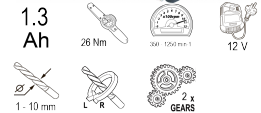

Cordless Drill Li-ion 12V 2 speed 2000mAh 26Nm RDP-CDL08L

Art. number: **030123**

Barcode: **3800123167058**

- ✓ Quick single-sleeve chuck
- ✓ 2 gears
- ✓ Reverse
- ✓ Case with accessories

TECHNICAL FEATURES

Parameter	Measure Unit	Value
Accumulator type		Li-Ion
Battery capacity (Ah)	Ah	1.3
Maximum torque (Nm)	Nm	26
Maximum no- load speed (min-1)	min-1	350 - 1250
Rated voltage (V)	V	12
Chuck capacity (mm)	mm	1 - 10
Reverse		NO
Torque control		NO
Gears		2
Rated voltage type		Battery
Cartridge type		Keyless

EQUIPMENT

Battery	1 pc.
Charger	1 pc.
Belt clip	1 pc.
Bits	6 pcs.
Bit Holder	1 pc.
Drills	6 pcs.
Tool case	1 pc.

LOGISTICS INFORMATION

Type of package	Quantity	Width Length Height	Volume	Net Brutto Tara	Barcode
pieces	1 pieces	29 x 31 x 10 cm	0.00899 m3	2.3400 - 2.6000 - 0.2600 kg	3800123167058
carton	5 pieces	33 x 55 x 32 cm	0.05808 m3	13.0000 - 13.0000 - 0.0000 kg	38001231670584