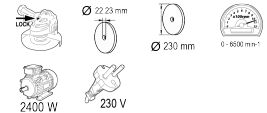

Angle grinder 230mm 2400W RDP-AG65 Black edition

Art. number: **020401**

Barcode: **3800972015159**

- ✓ Electric Soft Start
- ✓ Spindle Lock
- ✓ Additional Ergonomic Handle
- ✓ Adjustable RPM
- ✓ Extended body for better control
- ✓ Swivel housing for more comfortable operation
- ✓ Rotating main handle for convenience when working in different positions and modes

TECHNICAL FEATURES

Parameter	Measure Unit	Value
Shaft locking		YES
Internal bore diameter (mm)	mm	22.23
Disc diameter (mm)	mm	230
Maximum no- load speed (min-1)	min-1	0 - 6500
Rated input power (W)	W	2400
Rated voltage (V)	V	230
Soft start		YES
Adjustable load speed		NO
Auxiliary handle		YES
Electric motor type		Brush
Rated voltage type		Corded - Electrical Grid
Filter		NO
Quick- locking nut		With A Key
Protection class		II
Spindle thread		M14

EQUIPMENT

Key with two pins	1 pc.
Guard	1 pc.

LOGISTICS INFORMATION

Type of package	Quantity	Width Length Height	Volume	Net Brutto Tara	Barcode
pieces	1 pieces	52 x 14 x 21.1401 cm	0.01539 m3	6.3000 - 7.0000 - 0.7000 kg	3800972015159
carton	4 pieces	30 x 54 x 19 cm	0.03078 m3	14.0000 - 14.0000 - 0.0000 kg	38009720151590