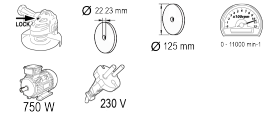

Angle Grinder 125mm 750W RDP-AG80 Black Edition

Art. number: **020150**

Barcode: **3800972034532**

- ✓ The model has an ergonomic shape that provides a comfortable and stable grip
- ✓ The 750 W motor is strong enough to ensure smooth and efficient cutting and sanding
- ✓ Reduced vibrations thanks to the precisely balanced rotor
- ✓ The model has a stylish black design. The Black Edition series is known for its high durability and strength of components
- ✓ It is equipped with a side handle that provides even greater stability and control, which is especially useful for precision work

TECHNICAL FEATURES

Parameter	Measure Unit	Value
Shaft locking		YES
Internal bore diameter (mm)	mm	22.23
Disc diameter (mm)	mm	125
Maximum no- load speed (min-1)	min-1	0 - 11000
Rated input power (W)	W	750
Rated voltage (V)	V	230
Soft start		NO
Adjustable load speed		NO
Auxiliary handle		YES
Electric motor type		Brush
Rated voltage type		Corded - Electrical Grid
Filter		NO
Quick- locking nut		With A Key
Disc fuse protector		Installation With Tools
Protection class		II
Spindle thread		M14

EQUIPMENT

Extra handle	1 pc.
Key with two pins	1 pc.
Guard	1 pc.

LOGISTICS INFORMATION

Type of package	Quantity	Width Length Height	Volume	Net Brutto Tara	Barcode
pieces	1 pieces	12 x 11 x 35.5454 cm	0.00469 m3	2.1306 - 2.1667 - 0.0361 kg	3800972034532
carton	6 pieces	36 x 34 x 23 cm	0.02815 m3	13.0000 - 13.0000 - 0.0000 kg	38009720345326