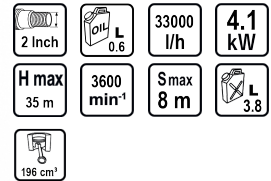

Gasoline water pump 4.10kW 2" RD-GWP01

Art. number: **079906**

Barcode: **3800123112980**

- ✓ Gasoline, single cylinder, four stroke air cooled engine
- ✓ Oil sensor
- ✓ Manual start
- ✓ Connector diameter 2 "

TECHNICAL FEATURES

Parameter	Measure Unit	Value
Input diameter (")	Inch	2
Oil capacity (l)	l	0.6
Maximum delivery rate (q) (l/h)	l/h	33000
Maximum engine power (kW)	kW	4.1
Maximum delivery height (h) (m)	m	35
Maximum engine load speed (min-1)	min-1	3600
Maximum suction height (m)	m	8
Fuel tank capacity (l)	l	3.8
Engine capacity (cm³)	cm³	196
Rated voltage type		Gasoline
Engine type		4 Stroke
Engine starter		Manual

EQUIPMENT

Hose clamps	3 pcs.
Rubber seals for nozzles	2 pcs.
Spark wrench	1 pc.
Nozzles for hose connection	2 pcs.
Filter	1 pc.

LOGISTICS INFORMATION

Type of package	Quantity	Width Length Height	Volume	Net Brutto Tara	Barcode
pieces	1 pieces	48 x 38 x 41 cm	0.07478 m3	20.7000 - 23.0000 - 2.3000 kg	3800123112980