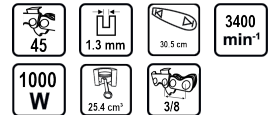

Gasoline Chain Saw 305mm (12") 1kW 3/8"1.3mm 45 RDP-GCS27

Art. number: **076709**

Barcode: **3800972024328**

- ✓ RDP-GCS27 is a compact and reliable gasoline chainsaw, designed for versatile tasks in the yard, garden, or small forestry areas
- ✓ With its compact design and lightweight construction, the chainsaw is easy to maneuver and suitable for extended use without unnecessary strain
- ✓ The chain, featuring specifications of 3/8", 0.050", 1.3 mm, is engineered for smooth cutting and minimal vibration, ensuring precision during operation
- ✓ The chainsaw is equipped with an automatic chain lubrication system

TECHNICAL FEATURES

Parameter	Measure Unit	Value
Number of lead units		45
Chain gauge (mm)	mm	1.3
Guide rail length (cm)	cm	30.5
Maximum no- load speed (min-1)	min-1	3400
Spl (sound pressure level)		100
Rated input power (W)	W	1000
Work volume (cm³)	cm³	25.4
Rated voltage type		Gasoline
Chain pitch (")		3/8

EQUIPMENT

Guide Bar	1 pc.
Chain	1 pc.

LOGISTICS INFORMATION

Type of package	Quantity	Width Length Height	Volume	Net Brutto Tara	Barcode
pieces	1 pieces	23 x 26 x 28.1438 cm	0.01683 m3	4.0500 - 4.5000 - 0.4500 kg	3800972024328
carton	2 pieces	27.5 x 48 x 25.5 cm	0.03366 m3	9.0000 - 9.0000 - 0.0000 kg	38009720243288