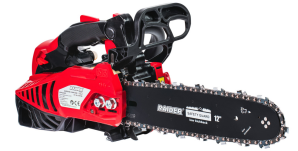

Gasoline Chain Saw 305mm (12") 1kW 3/8"1.3mm 45 RDP-GCS27

Art. number: **076709**

Barcode: **3800972024328**

- ✓ RDP-GCS27 is a compact and reliable gasoline chainsaw, designed for versatile tasks in the yard, garden, or small forestry areas
- ✓ With its compact design and lightweight construction, the chainsaw is easy to maneuver and suitable for extended use without unnecessary strain
- ✓ The chain, featuring specifications of 3/8", 0.050", 1.3 mm, is engineered for smooth cutting and minimal vibration, ensuring precision during operation
- ✓ The chainsaw is equipped with an automatic chain lubrication system

TECHNICAL FEATURES

Parameter	Measure Unit	Value
Number of lead units		45
Chain gauge (mm)	mm	1.3
Guide rail length (cm)	cm	30.5
Maximum no- load speed (min-1)	min-1	3400
Spl (sound pressure level)		100
Rated input power (W)	W	1000
Work volume (cm³)	cm³	25.4
Rated voltage type		Gasoline
Chain pitch (")		3/8