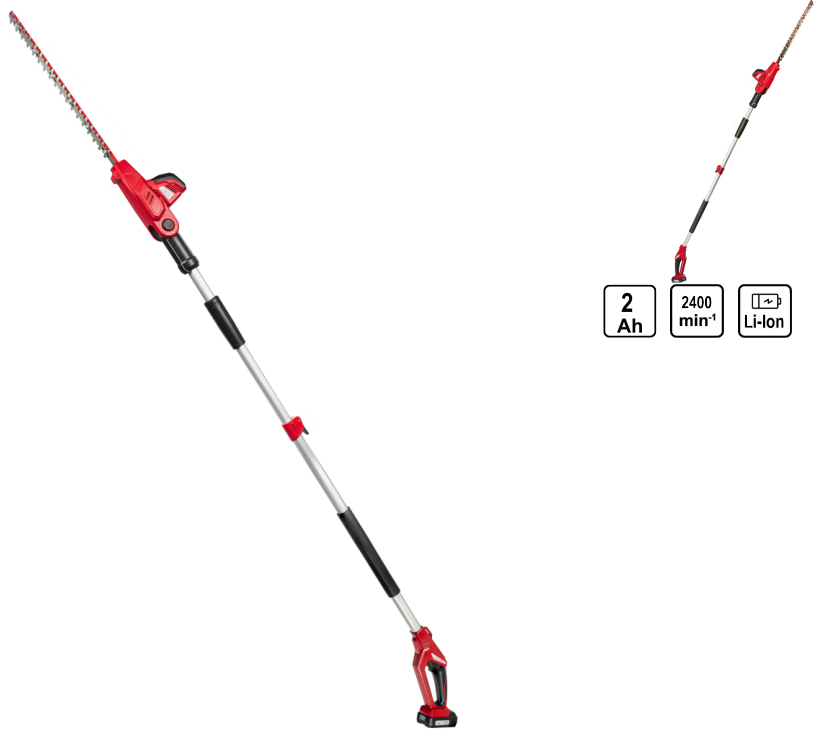

## R20 Cordless Hedge Trimmer 2,4m 430mm 18mm 2Ah RDP-KHT20

Art. number: **075749**

Barcode: **3800972030671**

- ✓ With a long 43cm blade, the brush cutter can cover large areas in one go, ensuring maximum efficiency and saving time when trimming
- ✓ The telescopic design allows the model to be extended up to 2.4m, making it easier to access tall bushes and trees, without the need for a ladder
- ✓ The hedge trimmer is equipped with a 2Ah lithium-ion battery that provides continuous operation without the need for frequent charging
- ✓ The light construction and ergonomic design ensure maximum comfort during prolonged work

### TECHNICAL FEATURES

Parameter	Measure Unit	Value
Blade length (mm)	mm	430
Battery capacity (Ah)	Ah	2
Maximum no- load speed (min-1)	min-1	2400
Battery type		Li-Ion
Rated voltage type		Battery