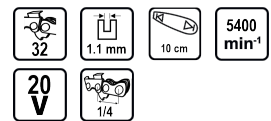

## R20 Cordless GardenPruner 100mmSDS 1/4 1.1mm32 2Ah RDP-CGP20

Art. number: **075731**

Barcode: **3800972028012**

- ✓ Modern design incorporating a comfortable auxiliary handle with a soft rubber anti-slip coating
- ✓ Guard against the scattering of flying particles or dust during operation
- ✓ Button to prevent accidental activation
- ✓ Quick and keyless chain tensioning system
- ✓ Efficient cutting chain

### TECHNICAL FEATURES

Parameter	Measure Unit	Value
Number of lead units		32
Chain gauge (mm)	mm	1.1
Guide rail length (cm)	cm	10
Maximum no- load speed (min-1)	min-1	5400
Rated voltage (V)	V	20
Chain speed (m/s)	m/s	5
Rated voltage type		Battery
Chain pitch (")		1/4

### LOGISTICS INFORMATION

Type of package	Quantity	Width Length Height	Volume	Net Brutto Tara	Barcode
pieces	1 pieces	53 x 10 x 21 cm	0.01113 m3	2.6400 - 2.9333 - 0.2933 kg	3800972028012
carton	3 pieces	32 x 55 x 22 cm	0.03872 m3	8.8000 - 8.8000 - 0.0000 kg	38009720280122