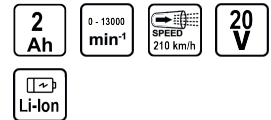

TECHNICAL FEATURES

Parameter	Measure Unit	Value
Battery capacity (Ah)	Ah	2
Maximum no- load speed (min-1)	min-1	0 - 13000
Maximum air flow speed (km/h)	km/h	210
Rated voltage (V)	V	20
Adjustable load speed		NO
Rated voltage type		Battery
Battery accumulator type		Li-Ion
Functions		Blowing

EQUIPMENT

Batteries	1 pc.
Charger	1 pc.
Extension	1 pc.

LOGISTICS INFORMATION

Type of package	Quantity	Width Length Height	Volume	Net Brutto Tara	Barcode
pieces	1 pieces	50 x 16 x 20 cm	0.01600 m3	1.8000 - 2.0000 - 0.2000 kg	3800972026957
carton	4 pieces	52 x 65 x 22 cm	0.07436 m3	8.0000 - 8.0000 - 0.0000 kg	38009720269578