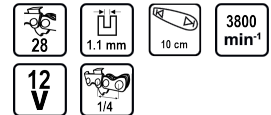

Cordless Garden Pruner 12V 4" 2x2Ah 3 chains in case RD-GP24

Art. number: **075726**

Barcode: **3800972026742**

- ✓ With its compact design, the RD-GP24 provides ease of use and minimizes strain on the operator's wrist
- ✓ Protective fuse to prevent the scattering of flying particles during operation
- ✓ Lock button for safe start
- ✓ It has an efficient cutter chain ensuring fast and smooth pruning of shrubs, branches and wood
- ✓ 2 x Li-Ion batteries ensure long life and maximum performance
- ✓ The high chain speed of 5.8 m / s guarantees fast results and clean cutting

TECHNICAL FEATURES

Parameter	Measure Unit	Value
Number of lead units		28
Chain gauge (mm)	mm	1.1
Guide rail length (cm)	cm	10
Maximum no- load speed (min-1)	min-1	3800
Rated voltage (V)	V	12
Chain speed (m/s)	m/s	5.8
Rated voltage type		Battery
Chain pitch (")		1/4

EQUIPMENT

Battery 2Ah.	2 pcs.
Charger	1 pc.
Guide Bar	1 pc.
Chain	3 pcs.
Tool case	1 pc.

LOGISTICS INFORMATION

Type of package	Quantity	Width Length Height	Volume	Net Brutto Tara	Barcode
pieces	1 pieces	35 x 12 x 20 cm	0.00840 m3	1.9800 - 2.2000 - 0.2200 kg	3800972026742
carton	10 pieces	35.5 x 63 x 43.5 cm	0.09729 m3	22.0000 - 22.0000 - 0.0000 kg	38009720267420