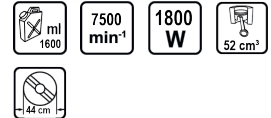

## Gasoline Brush Cutter 1.8kW RDP-GBC15

Art. number: **075535**

Barcode: **3800123174384**

- ✓ Anti-vibration system
- ✓ Soft ergonomic handles
- ✓ Manual start
- ✓ Cutting width - 440 mm
- ✓ The bike type handle allows the machine to be easily guided

### TECHNICAL FEATURES

Parameter	Measure Unit	Value
Tank capacity (ml)	ml	1600
Length (mm)	mm	1850
Maximum no- load speed (min-1)	min-1	7500
Rated input power (W)	W	1800
Work volume (cm³)	cm³	52
Rated voltage type		Gasoline
Mowing width (cm)	cm	44
Mowing width (blade diameter) (mm)	mm	255

### LOGISTICS INFORMATION

Type of package	Quantity	Width Length Height	Volume	Net Brutto Tara	Barcode
pieces	1 pieces	30 x 27.5 x 183 cm	0.15098 m3	10.7500 - 11.9400 - 1.1900 kg	3800123174384