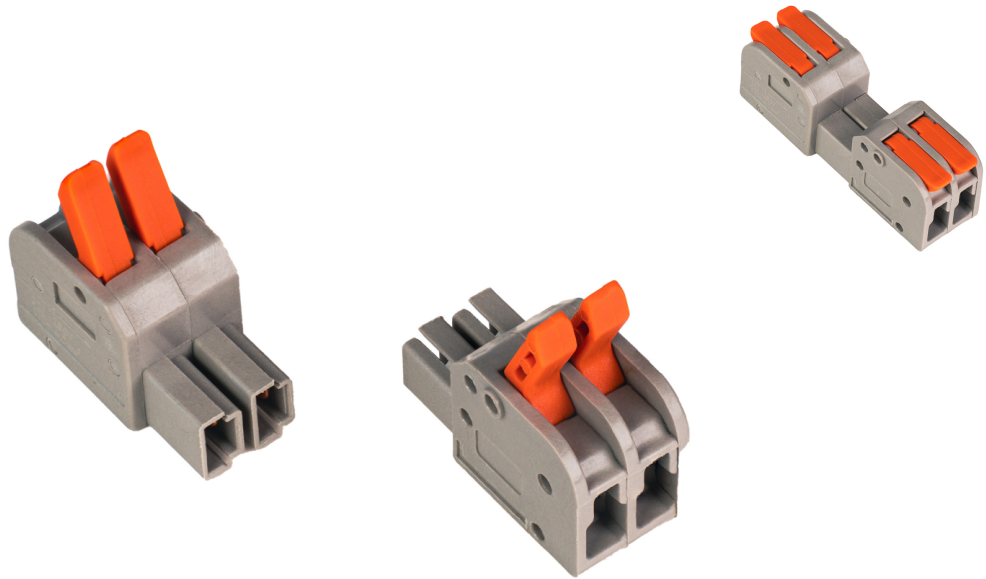

## Connectors 2 pcs. for Boundary Wire - Robot RD-RLM44 & RLM45

Art. number: **075349**

Barcode: **3800972029385**

- ✓ Connector used to extend the boundary cable of robotic lawnmowers
- ✓ The connector provides a stable and reliable electrical connection
- ✓ The design of the connectors allows quick and easy installation, as well as convenient service in case of need for replacement or repair

### TECHNICAL FEATURES

Parameter	Measure Unit	Value
Packing (pcs.)	pcs	2

### LOGISTICS INFORMATION

Type of package	Quantity	Width Length Height	Volume	Net Brutto Tara	Barcode
pieces	1 pieces	3.5 x 10 x 2.5 cm	0.00009 m3	0.0090 - 0.0100 - 0.0010 kg	3800972029385
carton	1000 pieces	18 x 21 x 25.5 cm	0.00964 m3	1.0000 - 1.0000 - 0.0000 kg	38009720293856