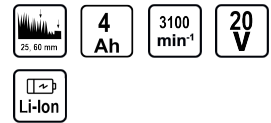

Brushless Robot Lawn Mower 220mm 20V 4Ah 1200m2 App RD-RLM45

Art. number: **075345**

Barcode: **3800972029347**

- ✓ It is equipped with a brushless motor, and the maximum recommended mowing area is up to 1200 m².
- ✓ It has a robust housing and an LED display, with the possibility of WI-FI control
- ✓ The mower cannot be started without entering the PIN code
- ✓ It has a mulching function and a rain sensor
- ✓ It has three blades and a sensor to lift or tip the mower

TECHNICAL FEATURES

Parameter	Measure Unit	Value
Mowing height (mm)	mm	25,60
Battery capacity (Ah)	Ah	4
Maximum no- load speed (min-1)	min-1	3100
Maximum cutting area (m ²)	m ²	1200
Rated voltage (V)	V	20
Battery type		Li-Ion
Rated voltage type		Battery

EQUIPMENT

Battery	1 pc.
Charging station	1 pc.
200 m. cable for determining the mowing area	1 pc.
Power cable clips	350 pcs.
Plastic hooks for the base	6 pcs.

LOGISTICS INFORMATION

Type of package	Quantity	Width Length Height	Volume	Net Brutto Tara	Barcode
pieces	1 pieces	5.3 x 6.9 x 3 cm	0.00011 m3	21.0000 - 22.0000 - 1.0000 kg	3800972029347