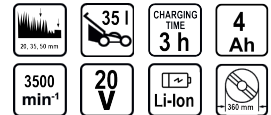

R20 Lawn Mower Li-ion 360mm 35L Solo RDP-SLM20

Art. number: **075328**

Barcode: **3800972009448**

- ✓ Indicator for filling the basket with grass
- ✓ Ergonomic, two-way starter
- ✓ A lock button is available to prevents the engine from being switched on accidentally
- ✓ 35 liter basket volume
- ✓ 360 mm cutting width

TECHNICAL FEATURES

Parameter	Measure Unit	Value
Mowing height (mm)	mm	20,35,50
Basket capacity (l)	l	35
Charging time (h)	h	3
Battery capacity (Ah)	Ah	4
Maximum no- load speed (min-1)	min-1	3500
Maximum cutting area (m²)	m²	800
Rated voltage (V)	V	20
Battery type		Li-Ion
Rated voltage type		Battery
Width (mm)	mm	360

EQUIPMENT

Grass basket	1 pc.
Blade	1 pc.

LOGISTICS INFORMATION

Type of package	Quantity	Width Length Height	Volume	Net Brutto Tara	Barcode
pieces	1 pieces	47 x 65.5 x 34 cm	0.10467 m3	11.0000 - 12.5000 - 1.5000 kg	3800972009448