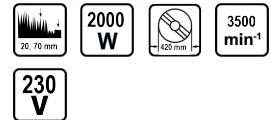

Lawn Mower 2000W 420mm 45L RD-LM19

Art. number: **075315**

Barcode: **3800123174131**

- ✓ Solid chassis
- ✓ Container volume of 45 liters
- ✓ Adjusting the cutting level
- ✓ 420 mm cutting width
- ✓ Convenient handle for easy transportation

TECHNICAL FEATURES

Parameter	Measure Unit	Value
Mowing height	mm	20,70
Maximum no- load speed	min-1	3500
Rated input power	W	2000
Rated voltage	V	230
Rated voltage type		Corded - Electrical Grid
Width	mm	420
Maximum cutting area	m ²	800

EQUIPMENT

Grass basket	1 pc.
Blade	1 pc.

LOGISTICS INFORMATION

Type of package	Quantity	Width Length Height	Volume	Net Brutto Tara	Barcode
pcs	1 pcs	51 x 80 x 35 cm	0.14280 m3	14.0000 - 15.0000 - 1.0000 kg	3800123174131