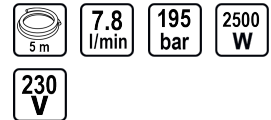

High Pressure Cleaner 2500W 19.5MPa 7.8L/min RD-HPC08

Art. number: **072106**

Barcode: **3800972015999**

- ✓ Easy-Click to fit accessories directly to the unit
- ✓ Ergonomic handle
- ✓ Vehicle cleaning accessories
- ✓ Built- in detergent tank
- ✓ Pressure adjustment setting
- ✓ Auto- stop system

TECHNICAL FEATURES

Parameter	Measure Unit	Value
Hose length (m)	m	5
Maximum delivery rate (l/min)	l/min	7.8
Maximum water delivery rate (°C)	°C	40
Pressure (bar)	bar	195
Sound & noise level (dB)	dB	86
Rated input power (W)	W	2500
Rated voltage (V)	V	230
Rated voltage type		Corded - Electrical Grid

EQUIPMENT

Bit	1 pc.
Pistol	1 pc.
Hose	1 pc.
Quick connector with filter	1 pc.

LOGISTICS INFORMATION

Type of package	Quantity	Width Length Height	Volume	Net Brutto Tara	Barcode
pieces	1 pieces	37 x 39 x 90.5 cm	0.13059 m3	21.0000 - 24.5000 - 3.5000 kg	3800972015999