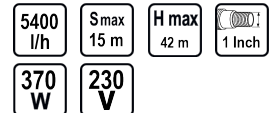

Deep Well Submersible Pump 370W 1" 90L/min 42m 6T RD-3WP91

Art. number: **070203**

Barcode: **3800972044890**

- ✓ Powerful 370W electric motor for reliable and efficient operation
- ✓ 6-turbine (6T) design for higher pressure and improved head performance
- ✓ Maximum flow rate up to 90L/min for fast water pumping
- ✓ Maximum head of 42m suitable for water supply and irrigation systems
- ✓ Maximum immersion depth up to 15m
- ✓ Suitable for wells, tanks, shafts, and irrigation systems

TECHNICAL FEATURES

Parameter	Measure Unit	Value
Maximum delivery rate (l/h)	l/h	5400
Maximum suction depth (m)	m	15
Maximum delivery height (m)	m	42
Discharge port (")	Inch	1
Rated input power (W)	W	370
Rated voltage (V)	V	230
Type		Deep Well
Rated voltage type		Corded - Electrical Grid

LOGISTICS INFORMATION

Type of package	Quantity	Width Length Height	Volume	Net Brutto Tara	Barcode
pieces	1 pieces	9 x 73 x 15 cm	0.00986 m3	6.8000 - 7.8000 - 1.0000 kg	3800972044890