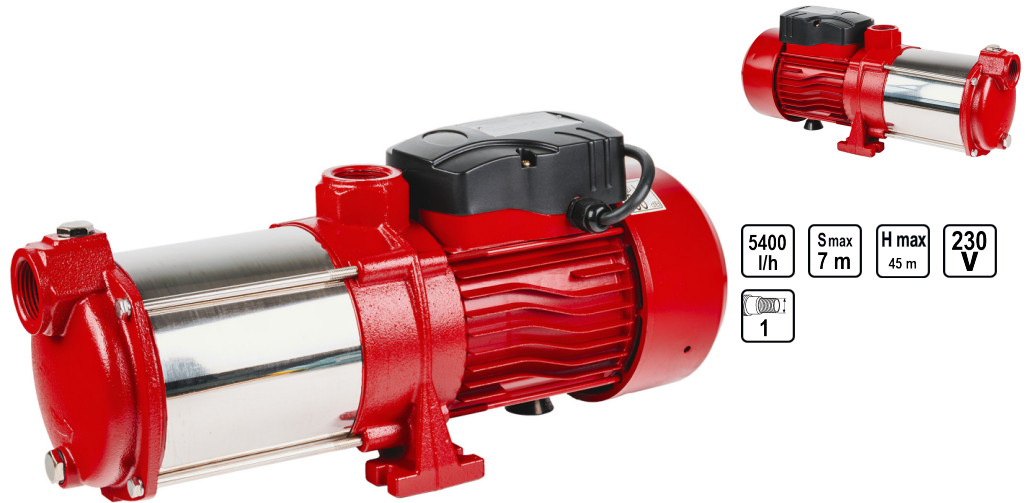

Horizontal Multistage Pump 750W 1" 90L/min 45m RD-MSWP85

Art. number: **070185**

Barcode: **3800972032590**

✓ This pump has four turbines that ensure high pumping efficiency. The turbines increase the water pressure, allowing the pump to achieve a higher water column and greater flow rate. This makes the RD-MSWP85 model extremely suitable for tasks requiring pumping of water over greater distances and heights

✓ The pump is capable of pumping up to 90 liters of water per minute, making it highly efficient and suitable for tasks that require moving large quantities of water quickly

✓ Thanks to the modern design and the use of a four-turbine system, the pump works with lower vibrations and noise, which makes it convenient to use

✓ The pump housing is made of high-quality materials resistant to corrosion and mechanical damage

5400 l/h	S _{max} 7 m	H _{max} 45 m	230 V
1			

TECHNICAL FEATURES

Parameter	Measure Unit	Value
Maximum delivery rate (l/h)	l/h	5400
Maximum suction depth (m)	m	7
Maximum delivery height (m)	m	45
Rated voltage (V)	V	230
Rated voltage type		Corded - Electrical Grid
Suction aperture (")		1