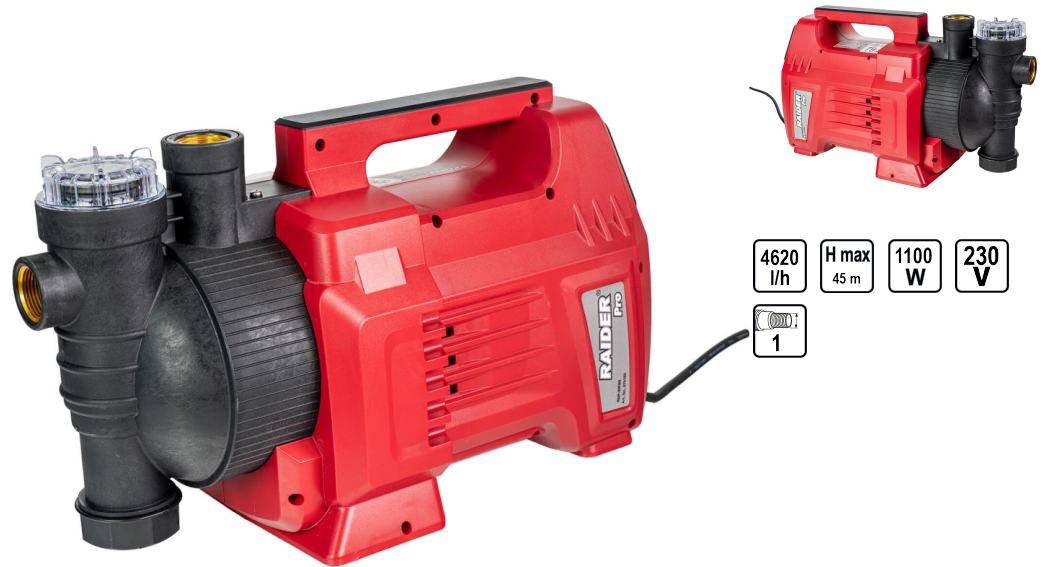

## Self-priming Pump 1100W 1" max 77L/min 45m display RDP-WP80

Art. number: **070180**

Barcode: **3800972032118**

✓ A self-priming pump in which the process of water entering and passing through the ejector creates a vacuum in the suction part, thus helping to fill the chamber more easily the first time the pump is started

### TECHNICAL FEATURES

Parameter	Measure Unit	Value
Maximum delivery rate (l/h)	l/h	4620
Maximum delivery height (m)	m	45
Rated input power (W)	W	1100
Rated voltage (V)	V	230
Rated voltage type		Corded - Electrical Grid
Suction aperture (")		1