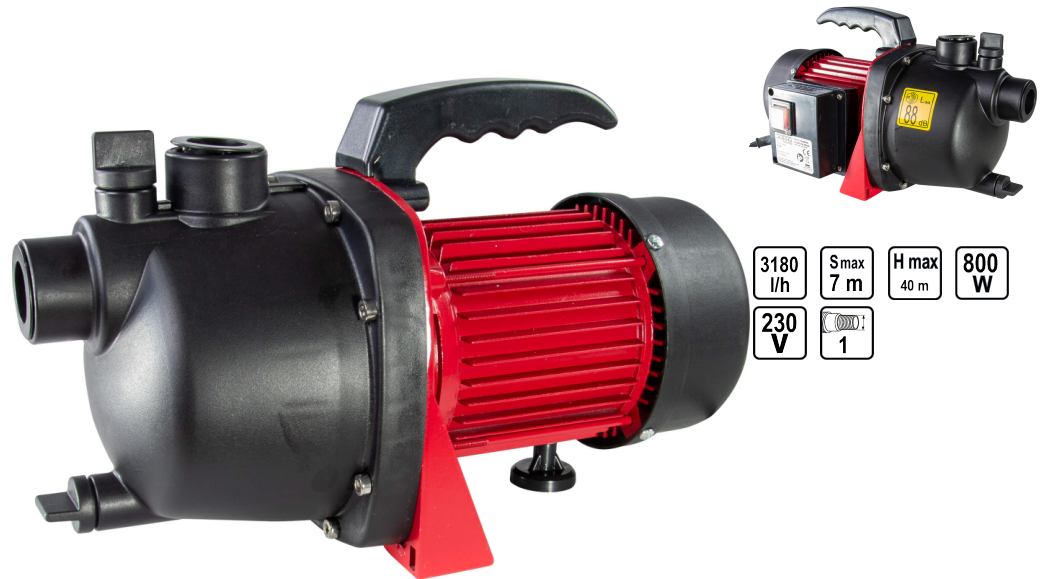

Self-priming Pump 800W 1" 53L/min 40m RD-WP48

Art. number: **070156**

Barcode: **3800972029125**

✓ A self-priming pump in which the process of water entering and passing through the ejector creates a vacuum in the suction part, thus helping to fill the chamber more easily the first time the pump is started

TECHNICAL FEATURES

Parameter	Measure Unit	Value
Maximum delivery rate (l/h)	l/h	3180
Maximum suction depth (m)	m	7
Maximum delivery height (m)	m	40
Rated input power (W)	W	800
Rated voltage (V)	V	230
Rated voltage type		Corded - Electrical Grid
Suction aperture (")		1