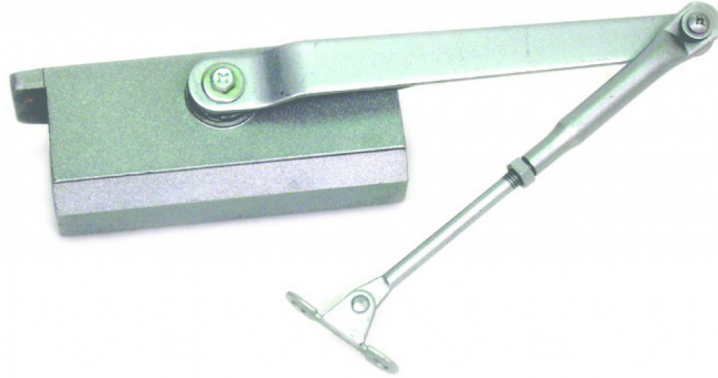

## Door closer silver color TS

Art. number: **539902**

Barcode: **3800123129018**

- ✓ Easy installation
- ✓ Stable and sturdy construction

### TECHNICAL FEATURES

Parameter	Measure Unit	Value
Color		Gray