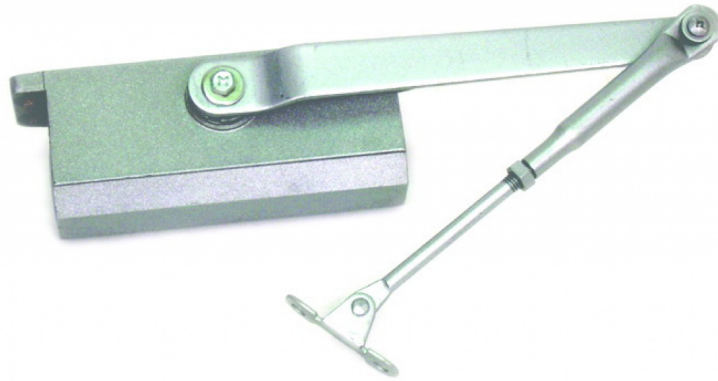

## Door closer white color TS

Art. number: **539901**

Barcode: **3800123129438**

- ✓ Easy installation
- ✓ Stable and sturdy construction

### TECHNICAL FEATURES

Parameter	Measure Unit	Value
Color		White