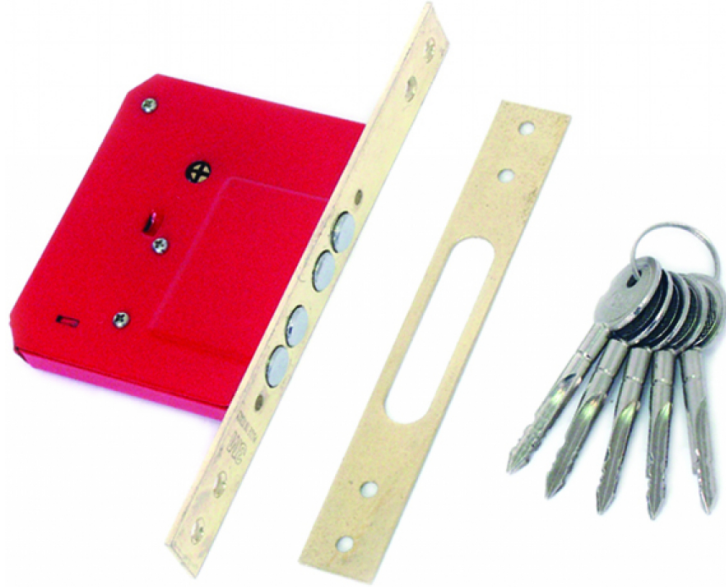

Door lock with 5 keys TS

Art. number: **530108**

Barcode: **3800123128141**

- ✓ Lock with 4 thorns
- ✓ Easy installation

TECHNICAL FEATURES

Parameter	Measure Unit	Value
Number of switches (pcs.)	pcs	5
Material		Metal
Application		For Doors

LOGISTICS INFORMATION

Type of package	Quantity	Width Length Height	Volume	Net Brutto Tara	Barcode
pieces	1 pieces	20 x 3 x 9.2 cm	0.00055 m3	0.4900 - 0.5200 - 0.0300 kg	3800123128141
carton	30 pieces	23 x 36 x 20 cm	0.01656 m3	15.6000 - 15.6000 - 0.0000 kg	38001231281414