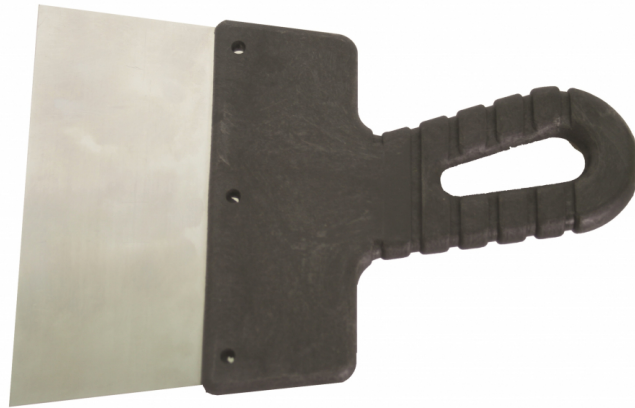

## Scraple plastic handle 150mm

Art. number: **324201**

Barcode: **3800123163890**

- ✓ Stainless steel
- ✓ Plastic handle

### TECHNICAL FEATURES

Parameter	Measure Unit	Value
Material		Stainless Steel
Clearing width (mm)	mm	150