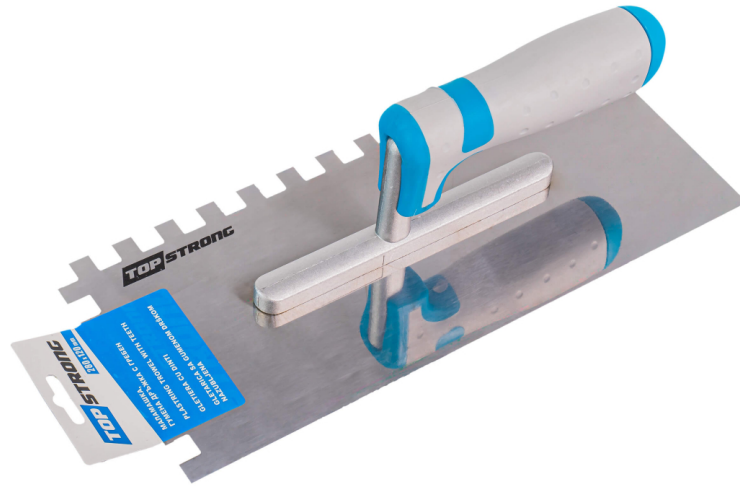

Plastering trowel 280x120mm with teeth TS

Art. number: **320102**

Barcode: **3800123116261**

- ✓ For plastering and spreading gypsum coatings and adhesives
- ✓ Polished steel with teeth

TECHNICAL FEATURES

Parameter	Measure Unit	Value
Length (mm)	mm	280
Material		Steel, Polished
Handle material		Rubber
Application		For Plastering & Smearing Gypsum Coatings & Adhesives
Width (mm)	mm	120

LOGISTICS INFORMATION

Type of package	Quantity	Width Length Height	Volume	Net Brutto Tara	Barcode
pieces	1 pieces	9.2 x 21.6 x 6.416 cm	0.00127 m3	0.3600 - 0.4000 - 0.0400 kg	3800123116261
carton	60 pieces	30 x 50 x 51 cm	0.07650 m3	24.0000 - 24.0000 - 0.0000 kg	38001231162614