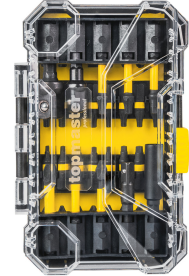

42 Units Impact Bit Set TMP

Art. number: **338742**

Barcode: **3800972033238**

- ✓ The wide range of bits covers almost all types of screws that you may encounter in everyday work
- ✓ The materials used and quality workmanship ensure a long life of the bits even with intensive use
- ✓ The compact design and organized storage box make the kit easy to carry and use on site
- ✓ Essential for handymen, builders, technicians and other professionals who work with various types of screws and fasteners on a daily basis
- ✓ Suitable for use with impact drivers and screwdrivers

TECHNICAL FEATURES

Parameter	Measure Unit	Value
Units per set (pcs.)	pcs	42
Magnet		YES
Material		S2 steel
Generation		3rd generation
Screw size		1/4"
Type		PH,PZ,T,SL

LOGISTICS INFORMATION

Type of package	Quantity	Width Length Height	Volume	Net Brutto Tara	Barcode
pieces	1 pieces	10 x 15 x 4 cm	0.00060 m3	0.3125 - 0.3208 - 0.0083 kg	3800972033238
carton	24 pieces	20 x 30 x 24 cm	0.01440 m3	7.7000 - 7.7000 - 0.0000 kg	38009720332388