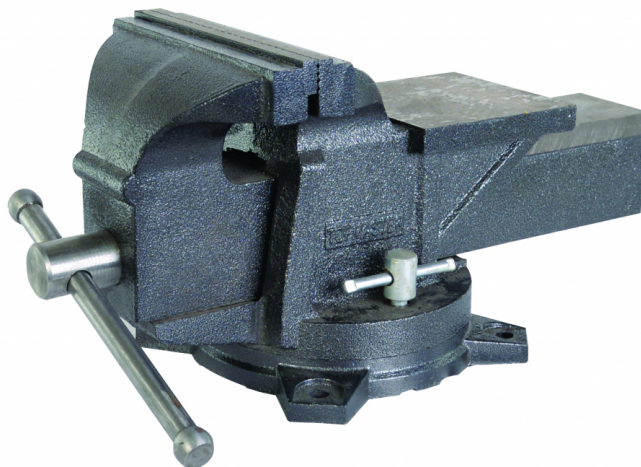

## Bench vice hard 200mm 30kg TMP

Art. number: **310407**

Barcode: **3800123173363**

- ✓ Hardened jaws
- ✓ Stronger profile
- ✓ Powder coated
- ✓ Rotating mechanism

### TECHNICAL FEATURES

Parameter	Measure Unit	Value
Jaw length (mm)	mm	200
Jaw capacity (mm)	mm	200
Generation		1st generation

### LOGISTICS INFORMATION

Type of package	Quantity	Width Length Height	Volume	Net Brutto Tara	Barcode
pieces	1 pieces	50 x 22 x 25 cm	0.02750 m3	30.0000 - 30.2000 - 0.2000 kg	3800123173363