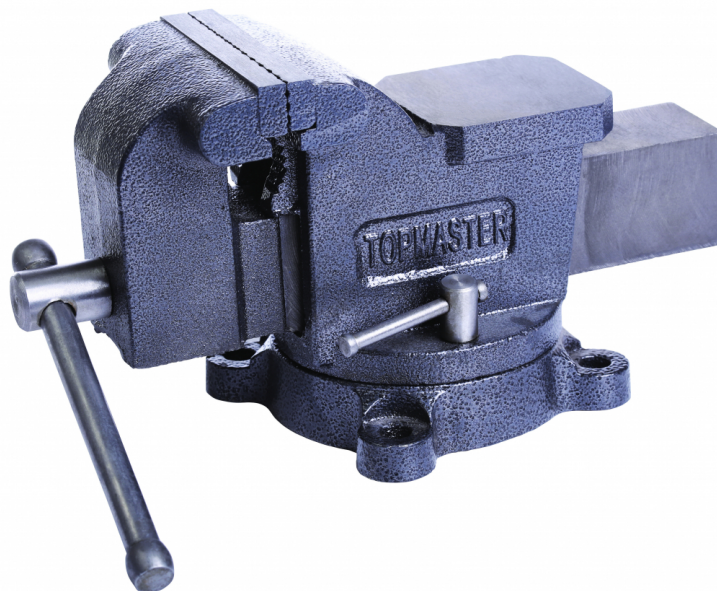

## Bench vice swivel base 100mm 11.2kg TMP

Art. number: **310403**

Barcode:

- ✓ 360 ° cast iron base with two locks
- ✓ Resistant to rust

### TECHNICAL FEATURES

Parameter	Measure Unit	Value
Jaw length	mm	150
Jaw capacity	mm	150