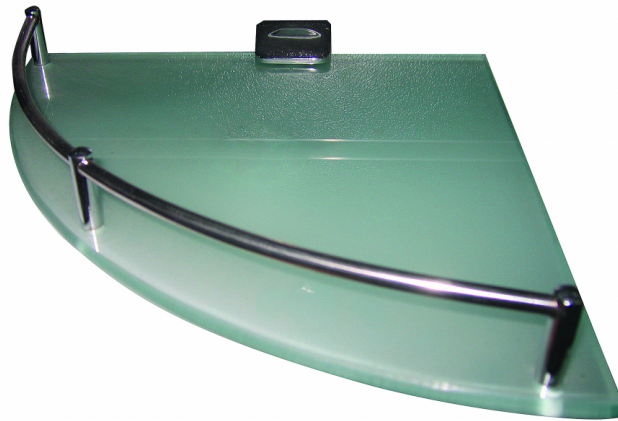

Glass bathroom shelf corner 200mm TC

Art. number: **815102**

Barcode: **3800123138874**

- ✓ Chrome plated bar
- ✓ Frosted glass

TECHNICAL FEATURES

Parameter	Measure Unit	Value
Width (mm)	mm	200

LOGISTICS INFORMATION

Type of package	Quantity	Width Length Height	Volume	Net Brutto Tara	Barcode
pieces	1 pieces	21 x 4.7 x 21 cm	0.00207 m3	0.5600 - 0.6300 - 0.0700 kg	3800123138874
carton	30 pieces	66 x 29 x 45 cm	0.08613 m3	18.9000 - 18.9000 - 0.0000 kg	38001231388748