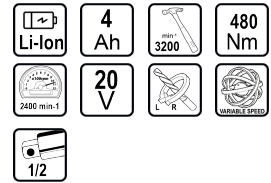

Brushless Cordl. Impact Wrench 20V4sp.4Ah480Nm1/2" RDI-IBW04

Art. number: **031304**

Barcode: **3800972028845**

- ✓ Brushless electric motor
- ✓ Reverse
- ✓ 4 stage RPM & torque setting
- ✓ LED work light
- ✓ Battery charge level display
- ✓ Belt hook

TECHNICAL FEATURES

Parameter	Measure Unit	Value
Led light		YES
Accumulator type		Li-Ion
Battery capacity (Ah)	Ah	4
Maximum impact rate (min-1)	min-1	3200
Maximum torque (Nm)	Nm	480
Maximum no- load speed (min-1)	min-1	2400
Rated voltage (V)	V	20
Reverse		YES
Adjustable load speed		YES
Rated voltage type		Battery
Functions		Impact
Torque levels		4
Tool grip (")		1/2

EQUIPMENT

Battery 4Ah.	1 pc.
Charger	1 pc.
Tool case	1 pc.

LOGISTICS INFORMATION

Type of package	Quantity	Width Length Height	Volume	Net Brutto Tara	Barcode
pieces	1 pieces	30.1 x 10.34 x 26.9 cm	0.00837 m3	3.1850 - 3.3490 - 0.1640 kg	3800972028845
carton	5 pieces	32.1 x 51.7 x 28.9 cm	0.04796 m3	16.7450 - 16.7450 - 0.0000 kg	38009720288456