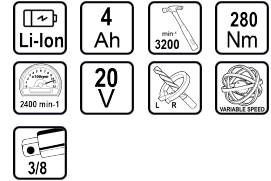

### Brushless Cordl. Wrench 20V4sp.4Ah280Nm1/2",3/8" RDI-IBW03

Art. number: **031303**

Barcode: **3800972028838**

- ✓ Brushless electric motor
- ✓ Reverse
- ✓ Compact dimensions
- ✓ 4 stage RPM & torque setting
- ✓ LED work light
- ✓ Battery charge level display
- ✓ Belt clip + additional 1/2" adapter included

#### TECHNICAL FEATURES

Parameter	Measure Unit	Value
Led light		YES
Accumulator type		Li-Ion
Battery capacity (Ah)	Ah	4
Maximum impact rate (min-1)	min-1	3200
Maximum torque (Nm)	Nm	280
Maximum no- load speed (min-1)	min-1	2400
Rated voltage (V)	V	20
Reverse		YES
Adjustable load speed		YES
Rated voltage type		Battery
Functions		Impact
Torque levels		4
Tool grip (")		3/8

#### EQUIPMENT

Battery 4Ah.	1 pc.
Charger	1 pc.
Adapter 3/8" to 1/2"	1 pc.
Tool case	1 pc.

**LOGISTICS INFORMATION**

<b>Type of package</b>	<b>Quantity</b>	<b>Width Length Height</b>	<b>Volume</b>	<b>Net Brutto Tara</b>	<b>Barcode</b>
pieces	1 pieces	31 x 10.5 x 27.5 cm	0.00895 m3	3.3350 - 3.4650 - 0.1300 kg	3800972028838
carton	5 pieces	33 x 52.5 x 29.5 cm	0.05111 m3	17.3250 - 17.3250 - 0.0000 kg	38009720288388