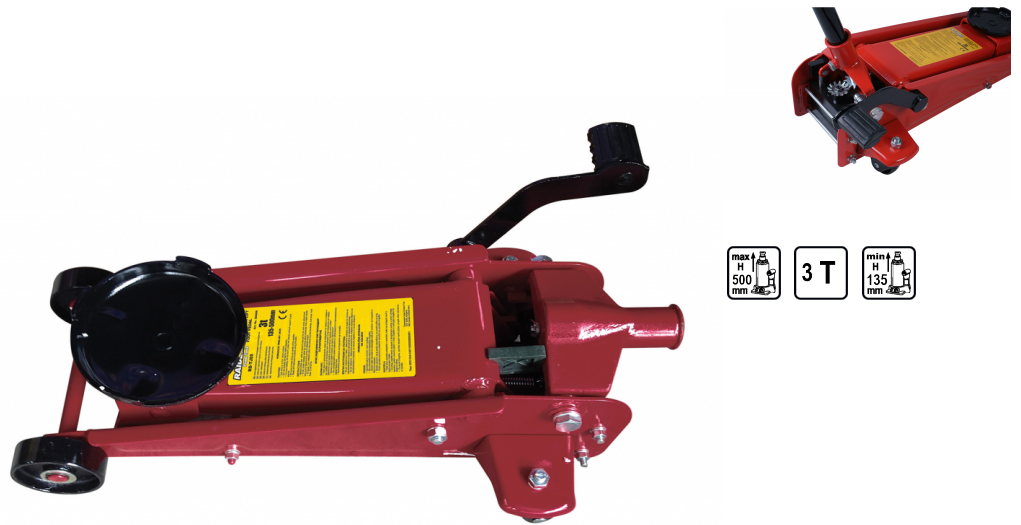

Hydraulic Trolley Jack 3t 135-500mm quick foot pedal RD-TJ05

Art. number: **300208**

Barcode: **3800123163845**

- ✓ Quick lift pedal
- ✓ 4 wheels for easy mobility

TECHNICAL FEATURES

Parameter	Measure Unit	Value
Maximum trolley jack height (mm)	mm	500
Maximum lifting capacity (t)	t	3
Minimum trolley jack height (mm)	mm	135
Type		Trolley

EQUIPMENT

Lever	1 pc.
-------	-------

LOGISTICS INFORMATION

Type of package	Quantity	Width Length Height	Volume	Net Brutto Tara	Barcode
pieces	1 pieces	18 x 68 x 39 cm	0.04774 m3	27.9000 - 28.9000 - 1.0000 kg	3800123163845