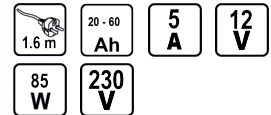

Battery charger 4A RD-BC10

Art. number: **129962**

Barcode: **3800123152153**

✓ Suitable for 20 - 60 Ah rechargeable batteries

TECHNICAL FEATURES

Parameter	Measure Unit	Value
Power cord length (m)	m	1.6
Capacity (Ah)	Ah	20 - 60
Effective charging current (A)	A	5
Output voltage (V)	V	12
Rated input power (W)	W	85
Rated voltage (V)	V	230
Charging positions		1
Rated voltage type		Corded - Electrical Grid

EQUIPMENT

Charger cables with insulated clips

2 pcs.

LOGISTICS INFORMATION

Type of package	Quantity	Width Length Height	Volume	Net Brutto Tara	Barcode
pieces	1 pieces	21 x 29 x 18 cm	0.01096 m3	3.8025 - 4.2250 - 0.4225 kg	3800123152153
carton	8 pieces	45 x 62 x 48 cm	0.13392 m3	33.8000 - 33.8000 - 0.0000 kg	38001231521534