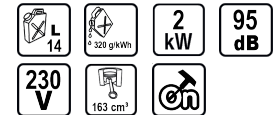

## Gasoline generator 4-stroke 2kW RD-GG02

Art. number: **129931**

Barcode: **3800123145056**

- ✓ Manual start
- ✓ Air-cooled

### TECHNICAL FEATURES

Parameter	Measure Unit	Value
Number of outputs		3
Number of plugs		2
Tank capacity (l)	l	14
Fuel consumption (g/kWh)	g/kWh	320
Rated generator power output (kW)	kW	2
Sound power level (dB)	dB	95
Dc output (V)	V	230
Application		General Use
Engine capacity (cm <sup>3</sup> )	cm <sup>3</sup>	163
Fuel type		Gasoline
Rated voltage type		Gasoline
Ignition system		Manual

### LOGISTICS INFORMATION

Type of package	Quantity	Width Length Height	Volume	Net Brutto Tara	Barcode
pieces	1 pieces	43 x 61 x 43 cm	0.11279 m <sup>3</sup>	35.1000 - 39.0000 - 3.9000 kg	3800123145056