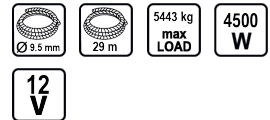

## Electric winch 12V 5443kg 12000lbs 4.5 kW Ø9.5mm 29m RD-EW12

Art. number: **121612**

Barcode: **3800972032712**

- ✓ Load capacity: 5443 kg (12000 lbs) - The winch is capable of pulling very heavy loads, making it suitable for use on large SUVs, pickups, heavy off-road vehicles, as well as professional rescue operations. It can pull vehicles out of difficult terrain such as mud, snow or steep sections
- ✓ 4.5 kW motor - The powerful motor ensures stable and continuous operation
- ✓ Rope thickness: Ø9.5 mm - The steel rope is strong and wear-resistant
- ✓ Rope length: 29 meters - The long rope length allows for flexibility and easy access to hard-to-reach areas, enabling the towing of vehicles or loads from a significant distance
- ✓ The RD-EW12 includes a remote control that allows easy and safe control of the winch from a distance

### TECHNICAL FEATURES

Parameter	Measure Unit	Value
Rope diameter (mm)	mm	9.5
Rope length (m)	m	29
Maximum load (kg)	kg	5443
Rated input power (W)	W	4500
Rated voltage (V)	V	12
Type		With A Rope

### LOGISTICS INFORMATION

Type of package	Quantity	Width Length Height	Volume	Net Brutto Tara	Barcode
pieces	1 pieces	29 x 58 x 35 cm	0.05887 m <sup>3</sup>	34.0000 - 35.0000 - 1.0000 kg	3800972032712