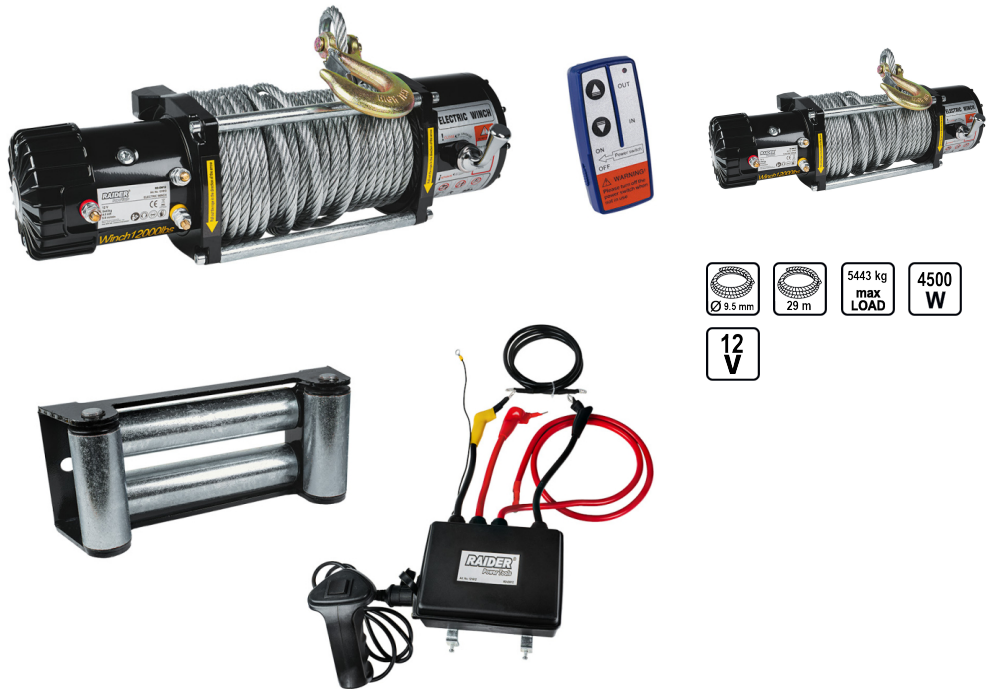

## Electric winch 12V 5443kg 12000lbs 4.5 kW Ø9.5mm 29m RD-EW12

Art. number: **121612**

Barcode: **3800972032712**

- ✓ Load capacity: 5443 kg (12000 lbs) - The winch is capable of pulling very heavy loads, making it suitable for use on large SUVs, pickups, heavy off-road vehicles, as well as professional rescue operations. It can pull vehicles out of difficult terrain such as mud, snow or steep sections
- ✓ 4.5 kW motor - The powerful motor ensures stable and continuous operation
- ✓ Rope thickness: Ø9.5 mm - The steel rope is strong and wear-resistant
- ✓ Rope length: 29 meters - The long rope length allows for flexibility and easy access to hard-to-reach areas, enabling the towing of vehicles or loads from a significant distance
- ✓ The RD-EW12 includes a remote control that allows easy and safe control of the winch from a distance

### TECHNICAL FEATURES

Parameter	Measure Unit	Value
Rope diameter (mm)	mm	9.5
Rope length (m)	m	29
Maximum load (kg)	kg	5443
Rated input power (W)	W	4500
Rated voltage (V)	V	12
Type		With A Rope

### LOGISTICS INFORMATION

Type of package	Quantity	Width Length Height	Volume	Net Brutto Tara	Barcode
pieces	1 pieces	29 x 58 x 35 cm	0.05887 m <sup>3</sup>	34.0000 - 35.0000 - 1.0000 kg	3800972032712