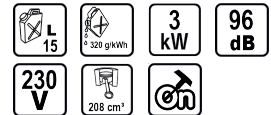

Gasoline Generator 3kW Wheels RD-GG18

Art. number: **090118**

Barcode: **3800972035461**

✓ The generator has a maximum output of 3kW, making it suitable for powering a wide range of electrical appliances, including lighting, power tools, household appliances and more

TECHNICAL FEATURES

Parameter	Measure Unit	Value
Number of plugs		2
Tank capacity (l)	l	15
Fuel consumption (g/kWh)	g/kWh	320
Rated generator power output (kW)	kW	3
Sound power level (dB)	dB	96
Dc output (V)	V	230
Application		General Use
Engine capacity (cm ³)	cm ³	208
Fuel type		Gasoline
Rated voltage type		Gasoline
Ignition system		Manual