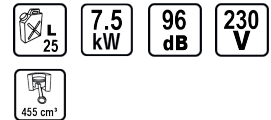

Gasoline Generator 4-stroke 7.5kW electric start RD-GG12

Art. number: **090108**

Barcode: **3800972028395**

TECHNICAL FEATURES

Parameter	Measure Unit	Value
Number of outputs		2
Number of plugs		2
Tank capacity (l)	l	25
Rated generator power output (kW)	kW	7.5
Sound power level (dB)	dB	96
Dc output (V)	V	230
Application		General Use
Engine capacity (cm ³)	cm ³	455
Fuel type		Gasoline
Rated voltage type		Gasoline

LOGISTICS INFORMATION

Type of package	Quantity	Width Length Height	Volume	Net Brutto Tara	Barcode
pieces	1 pieces	57 x 75 x 54 cm	0.23085 m ³	82.1700 - 91.3000 - 9.1300 kg	3800972028395