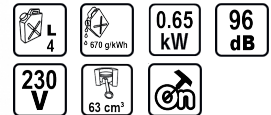

Gasoline Generator 2-stroke 0.65kW RD-GG08

Art. number: **090106**

Barcode: **3800972010659**

- ✓ Manual magnetic start system
- ✓ Convenient handle for easy carrying

TECHNICAL FEATURES

Parameter	Measure Unit	Value
Number of outputs		2
Number of plugs		1
Tank capacity (l)	l	4
Fuel consumption (g/kWh)	g/kWh	670
Rated generator power output (kW)	kW	0.65
Sound power level (dB)	dB	96
Dc output (V)	V	230
Application		General Use
Engine capacity (cm ³)	cm ³	63
Fuel type		Gasoline
Rated voltage type		Gasoline
Ignition system		Manual

LOGISTICS INFORMATION

Type of package	Quantity	Width Length Height	Volume	Net Brutto Tara	Barcode
pieces	1 pieces	38 x 32 x 32 cm	0.03891 m ³	16.0000 - 17.0000 - 1.0000 kg	3800972010659