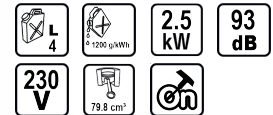

Gasoline Generator 4-stroke 2.5kW Inverter RD-GG10

Art. number: **090105**

Barcode: **3800972010666**

- ✓ Manual magnetic start system
- ✓ The Low Oil Alarm System will automatically stop the engine before the oil level falls below
- ✓ the safe limit

TECHNICAL FEATURES

Parameter	Measure Unit	Value
Number of outputs		2
Number of plugs		2
Tank capacity (l)	l	4
Fuel consumption (g/kWh)	g/kWh	1200
Rated generator power output (kW)	kW	2.5
Sound power level (dB)	dB	93
Dc output (V)	V	230
Application		General Use
Engine capacity (cm ³)	cm ³	79.8
Fuel type		Gasoline
Rated voltage type		Gasoline
Ignition system		Manual

LOGISTICS INFORMATION

Type of package	Quantity	Width Length Height	Volume	Net Brutto Tara	Barcode
pieces	1 pieces	47 x 31 x 46 cm	0.06702 m ³	24.0000 - 25.0000 - 1.0000 kg	3800972010666